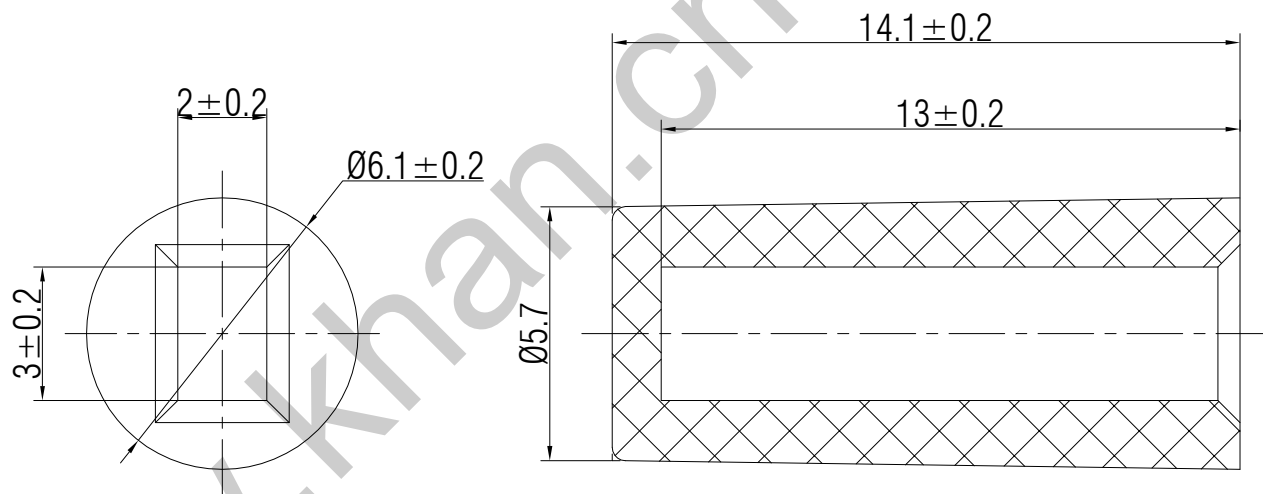

SWITCH CAP  
P/N:SC317

Materials ABS

Color Red

Packaging

Bulk Package

Inner Package: Plastic bag

Outer Package: Carton

WENZHOU KHAN ELECTRONIC

VERSION		PROJECTION	DESIGNED	Wei Lin
KH14FE22E			CHECKED	ZhongJu Peng
SCALE	SIZE	 Dimensions are shown:mm(inches)	APPROVED	Johan Xu
5:1	A4		2022.05.11	